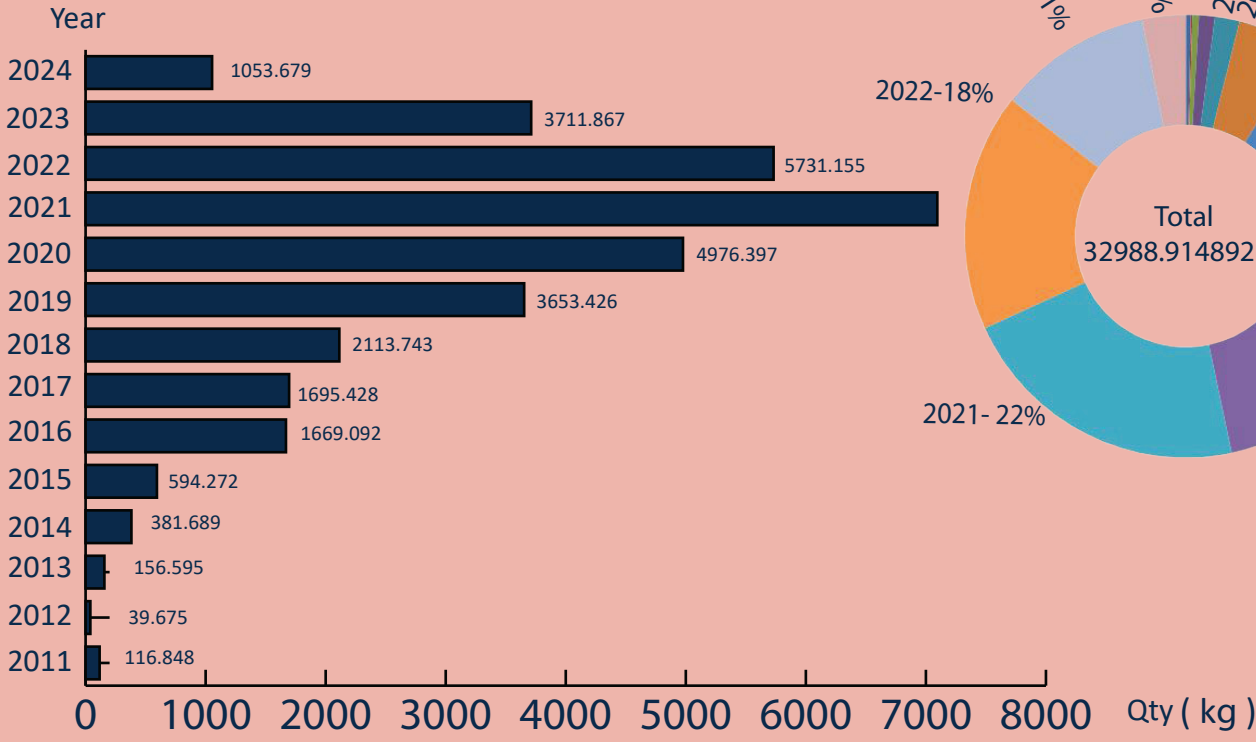

SEIZURE OF KERALA CANNABIS

2011 - 2024

2024

- 35 Incidents Reported
- 1053.679240 kg of Kerala Cannabis Apprehended
- 34 Suspects Apprehended

AGE GROUP OF APPREHENDED SUSPECTS

No of persons

DISTRICTS TO WHICH THE SUSPECTS BELONG

* Indian - 00

AREA WISE SEIZURE IN 2024

(In kilograms)

SENA	-	4.833000
ENA	-	27.189600
WNA	-	0.019640
SNA	-	0.000000
NWNA	-	11.500000
NCNA	-	385.575000
NNA	-	624.562000
SLCG	-	0.000000

NATIONALITY OF SUSPECTS