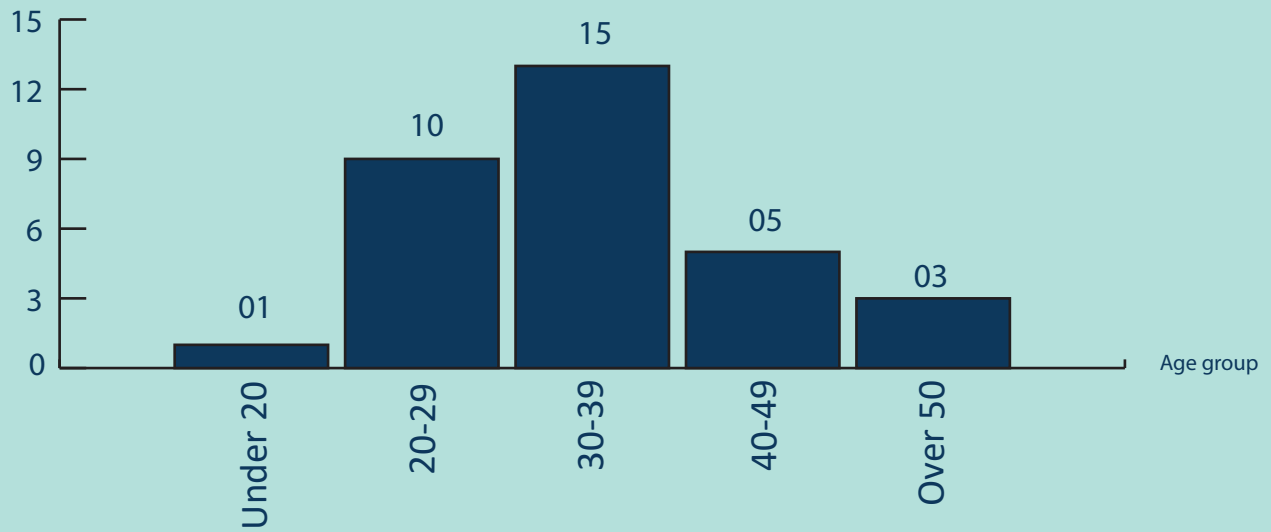

SEIZURE OF KERALA CANNABIS

2011 - 2024

2024

- 35 Incidents Reported
- 1053.679240 kg of Kerala Cannabis Apprehended
- 34 Suspects Apprehended

AGE GROUP OF APPREHENDED SUSPECTS

No of persons

DISTRICTS TO WHICH THE SUSPECTS BELONG

* Indian - 00

AREA WISE SEIZURE IN 2024

(In kilograms)

SENA	-	4.833000
ENA	-	27.189600
WNA	-	0.019640
SNA	-	0.000000
NWNA	-	11.500000
NCNA	-	385.575000
NNA	-	624.562000
SLCG	-	0.000000

NATIONALITY OF SUSPECTS