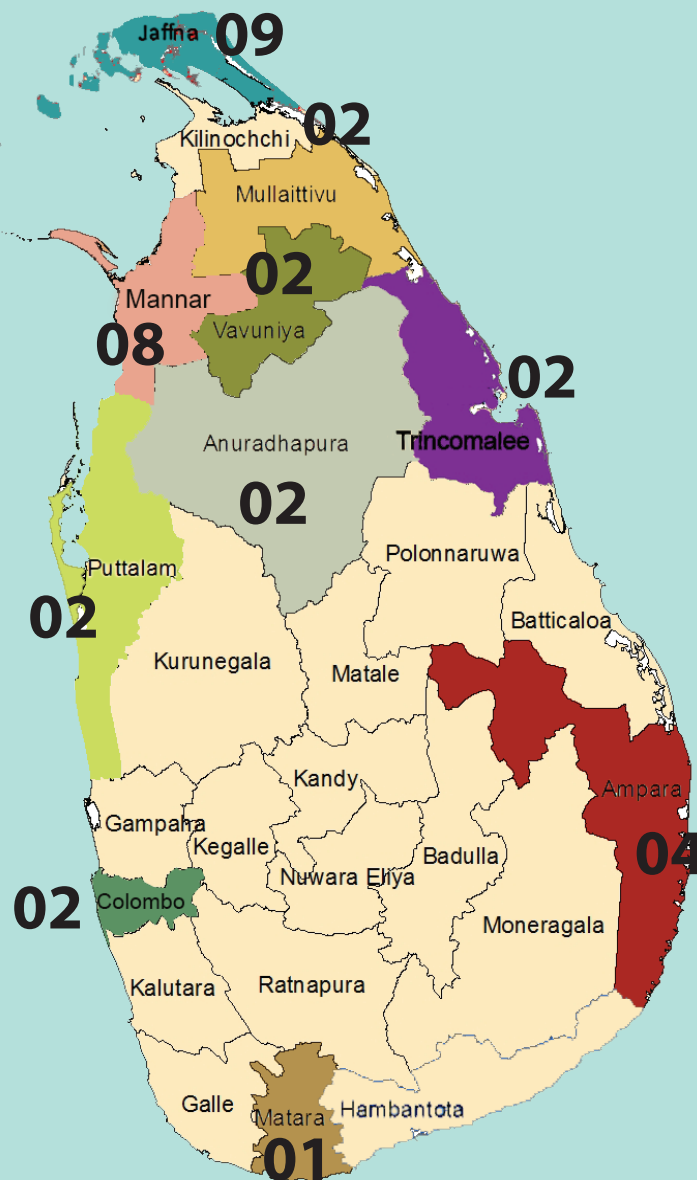

SEIZURE OF KERALA CANNABIS

2011 - 2024

2024

- 35 Incidents Reported
- 1053.679240 kg of Kerala Cannabis Apprehended
- 34 Suspects Apprehended

AGE GROUP OF APPREHENDED SUSPECTS

No of persons

DISTRICTS TO WHICH THE SUSPECTS BELONG

* Indian - 00

AREA WISE SEIZURE IN 2024

(In kilograms)

SENA	-	4.833000
ENA	-	27.189600
WNA	-	0.019640
SNA	-	0.000000
NWNA	-	11.500000
NCNA	-	385.575000
NNA	-	624.562000
SLCG	-	0.000000

NATIONALITY OF SUSPECTS

FOREIGN
00

LOCAL
34

GENDER OF SUSPECTS

33

01

VEHICLE/VESSEL SEIZED

00

00

00

06

04

00

01

WHERE THE INCIDENTS REPORTED

Land

24