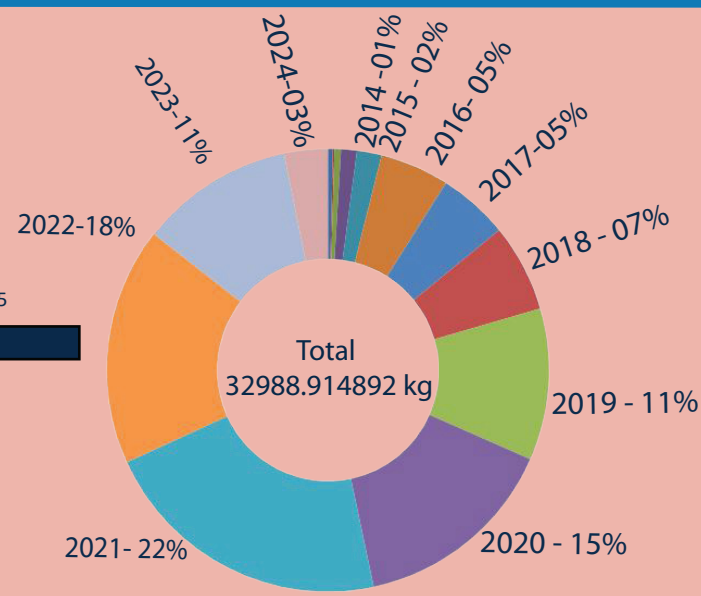

SEIZURE OF KERALA CANNABIS

2011 - 2024

2024

- 35 Incidents Reported
- 1053.679240 kg of Kerala Cannabis Apprehended
- 34 Suspects Apprehended

AGE GROUP OF APPREHENDED SUSPECTS

No of persons

DISTRICTS TO WHICH THE SUSPECTS BELONG

* Indian - 00

AREA WISE SEIZURE IN 2024

(In kilograms)

SENA	-	4.833000
ENA	-	27.189600
WNA	-	0.019640
SNA	-	0.000000
NWNA	-	11.500000
NCNA	-	385.575000
NNA	-	624.562000
SLCG	-	0.000000

NATIONALITY OF SUSPECTS