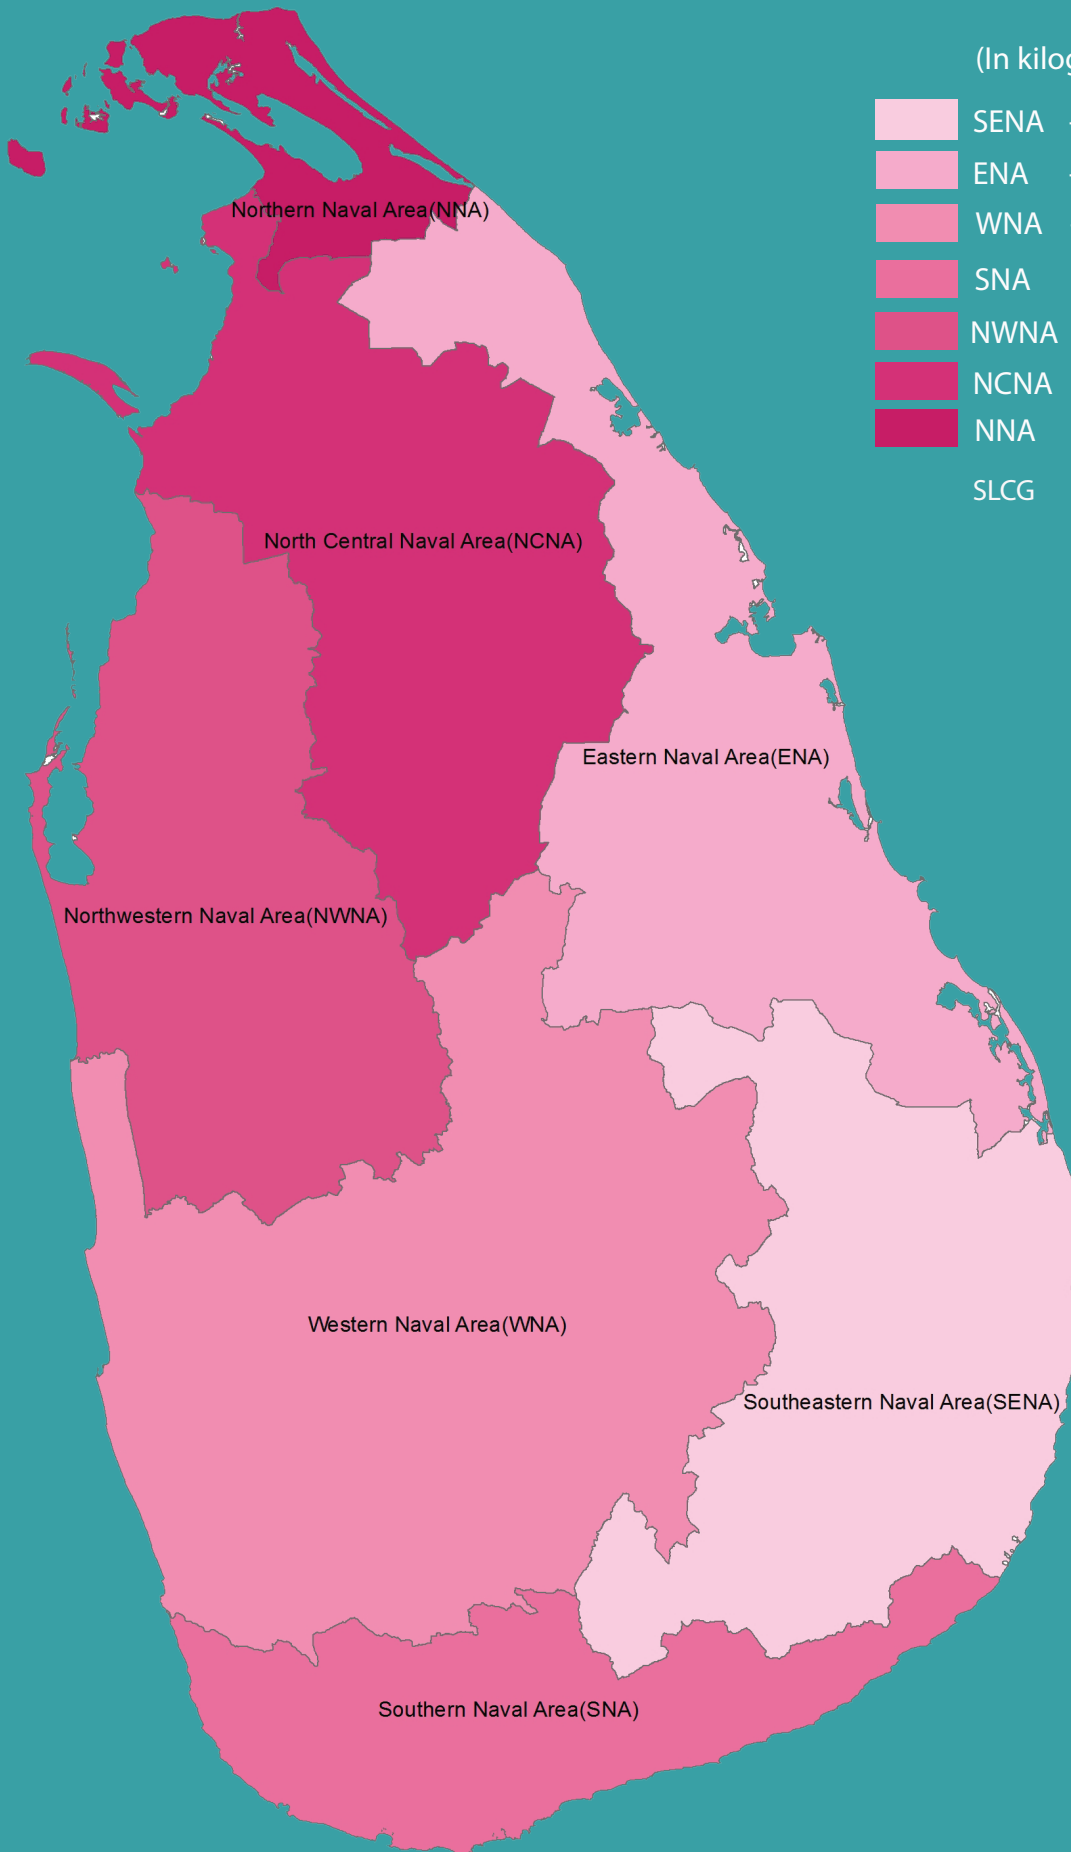

SEIZURE OF KERALA CANNABIS

2011 - 2024

2024

- 35 Incidents Reported
- 1053.679240 kg of Kerala Cannabis Apprehended
- 34 Suspects Apprehended

AGE GROUP OF APPREHENDED SUSPECTS

No of persons

DISTRICTS TO WHICH THE SUSPECTS BELONG

* Indian - 00

AREA WISE SEIZURE IN 2024

(In kilograms)

SENA	-	4.833000
ENA	-	27.189600
WNA	-	0.019640
SNA	-	0.000000
NWNA	-	11.500000
NCNA	-	385.575000
NNA	-	624.562000
SLCG	-	0.000000

NATIONALITY OF SUSPECTS

FOREIGN
00

LOCAL
34

GENDER OF SUSPECTS

33

01

VEHICLE/VESSEL SEIZED

00

00

00

06

04

00

01

WHERE THE INCIDENTS REPORTED

Land

24