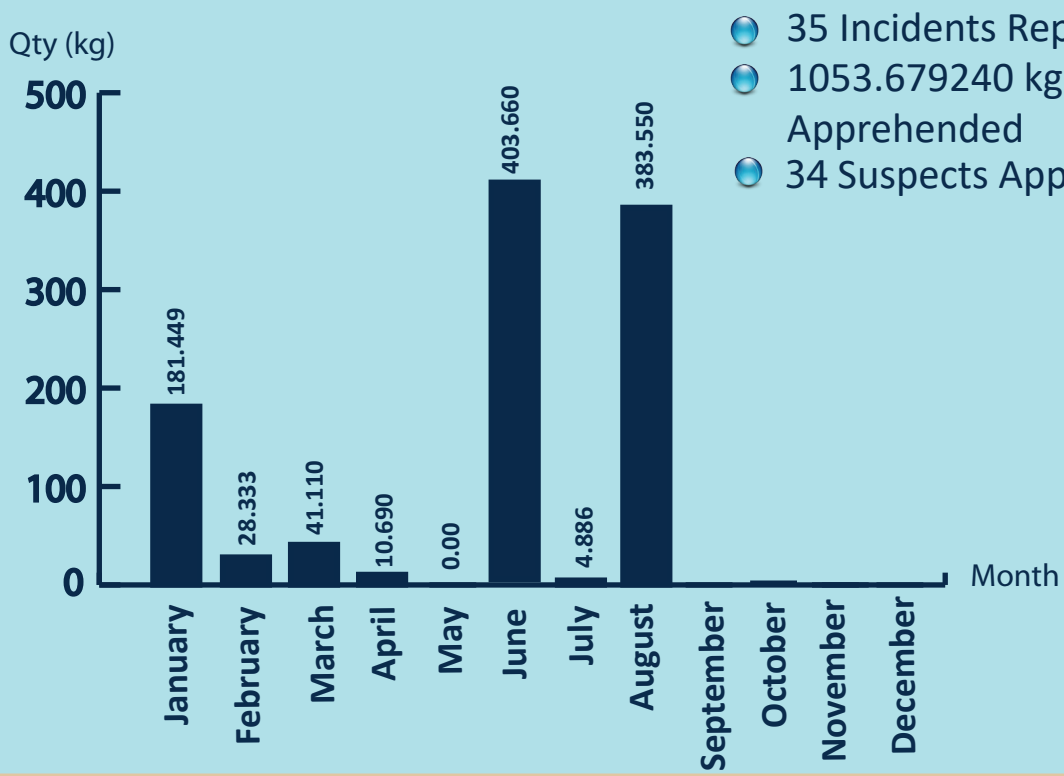

SEIZURE OF KERALA CANNABIS

2011 - 2024

2024

- 35 Incidents Reported
- 1053.679240 kg of Kerala Cannabis Apprehended
- 34 Suspects Apprehended

AGE GROUP OF APPREHENDED SUSPECTS

No of persons

DISTRICTS TO WHICH THE SUSPECTS BELONG

* Indian - 00

AREA WISE SEIZURE IN 2024

(In kilograms)

SENA	-	4.833000
ENA	-	27.189600
WNA	-	0.019640
SNA	-	0.000000
NWNA	-	11.500000
NCNA	-	385.575000
NNA	-	624.562000
SLCG	-	0.000000

NATIONALITY OF SUSPECTS

00

06

04

00

01

WHERE THE INCIDENTS REPORTED

Land

24